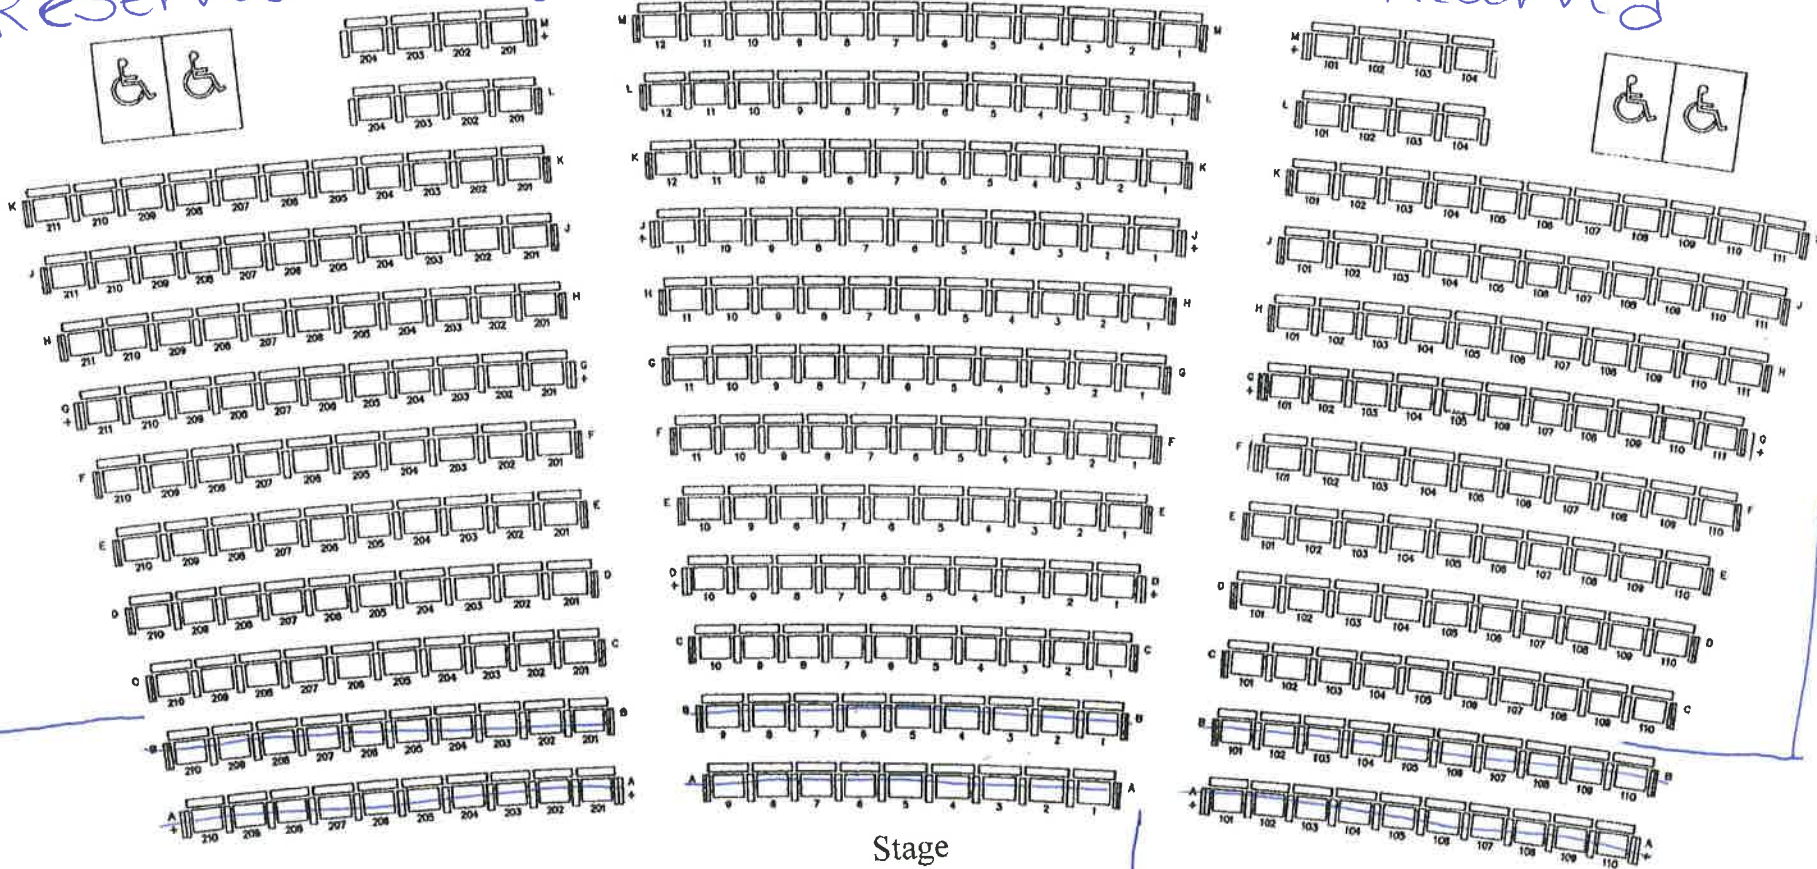

# General Admission Seating Rows P-U

# Reserved Seating Rows C-N

Platteville High School Auditorium Seating Chart

PIT

Stage