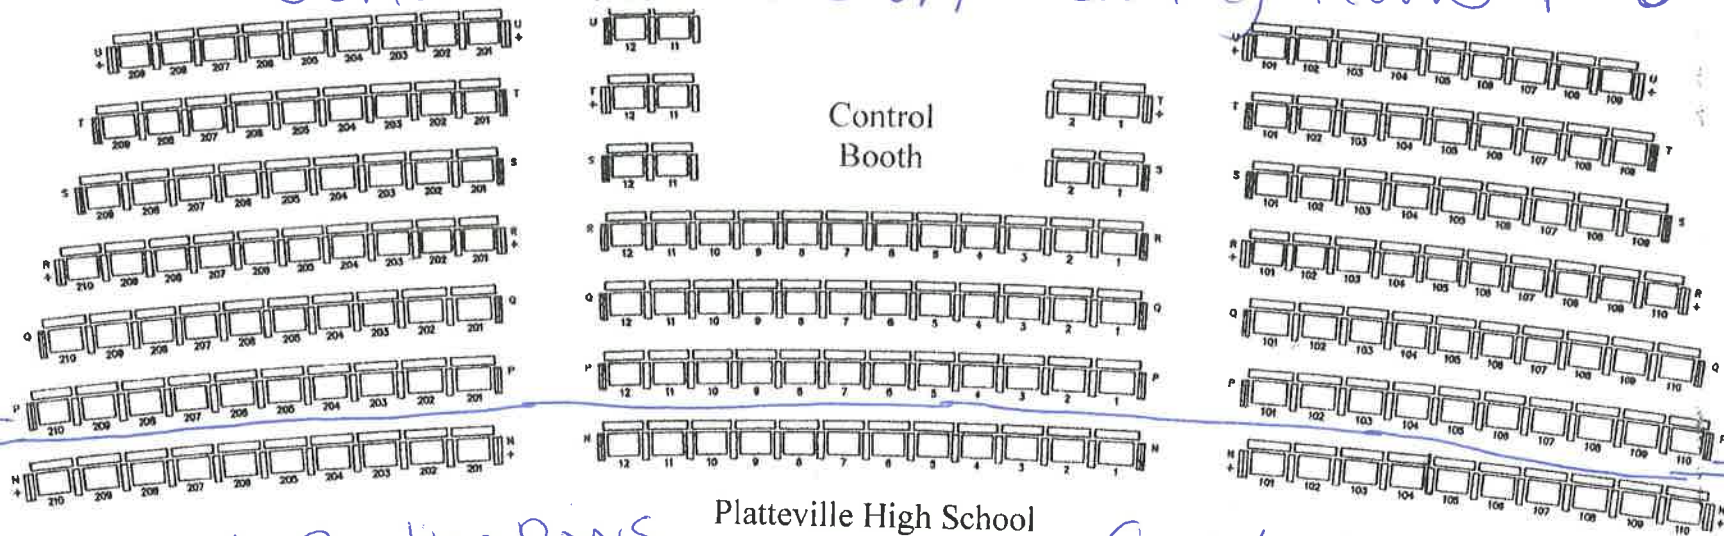

# General Admission Seating Rows P-U

# Reserved Seating Rows C-N

Platteville High School Auditorium Seating Chart

PIT

Stage